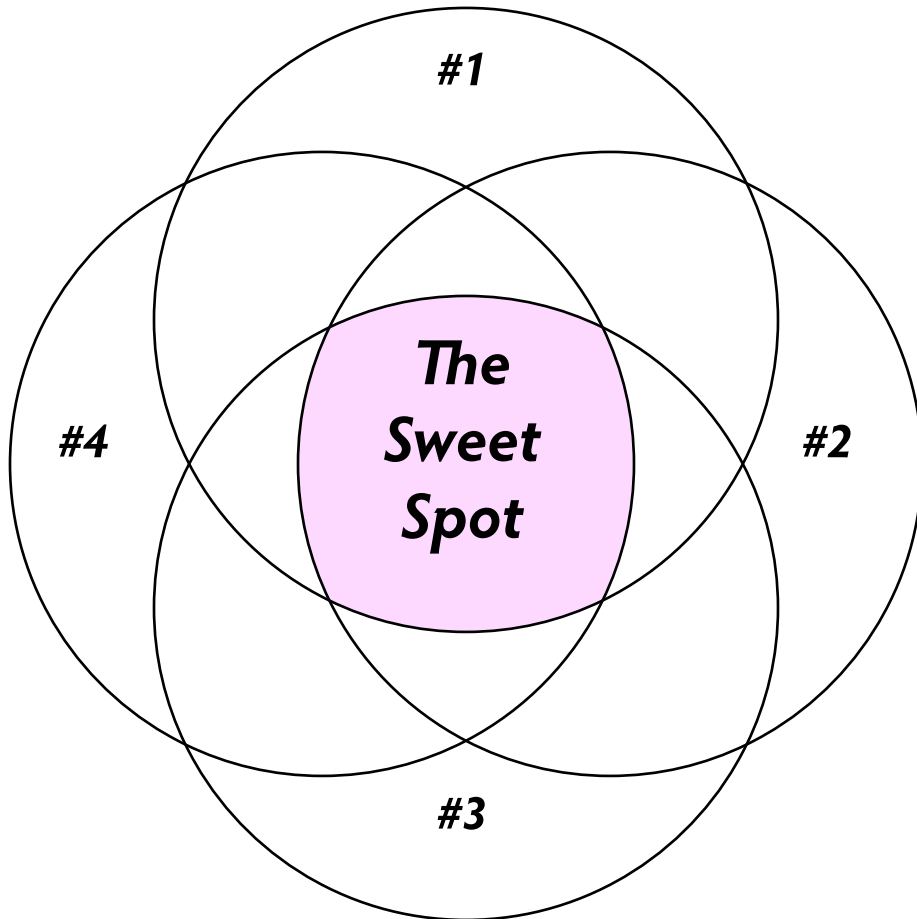

Finding and Fostering Your Original Voice

The Sweet Spot is the place where the creative use of our technical, compositional and other artistic skills converge to express our most important and compelling ideas in ways that we find moving and powerful. The Sweet Spot is that special place from which our best works emerge (often as if by magic). It is a space unique to each of us and represents the culmination of our individual temperments, hours of practice, play, thinking, experimentation and love for our art.